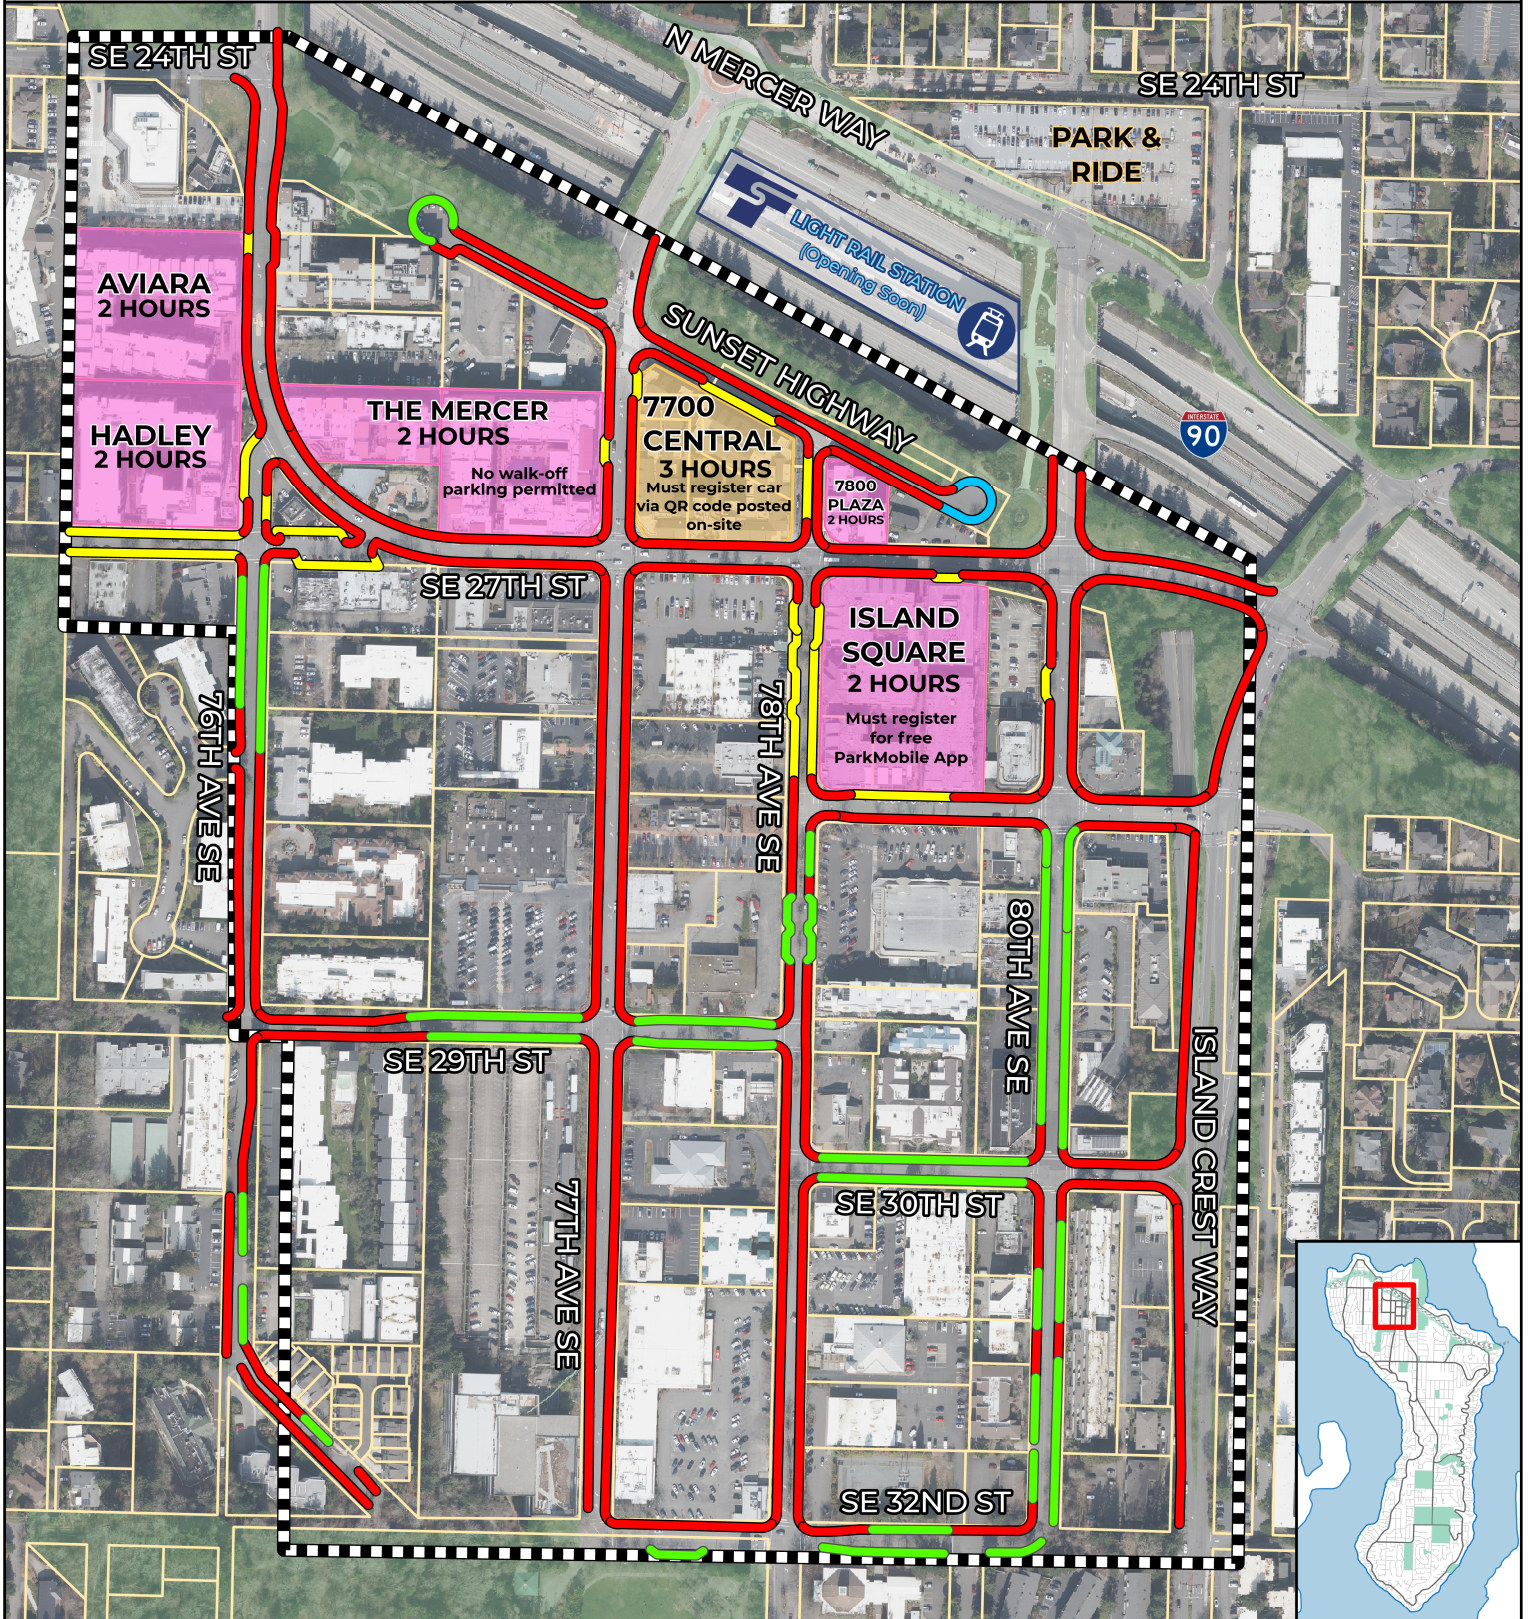

MERCER ISLAND TOWN CENTER FREE STREET & GARAGE PARKING

Effective:
January 1st, 2025

This map is intended as a guide only and does not guarantee parking availability, time limits, or enforcement rules. Please check the signage when parking in Town Center.

STREET PARKING:

- █ UNRESTRICTED
- █ 2-HOUR LIMIT
- █ 4-HOUR LIMIT
- █ NO PARKING

GARAGE PARKING:

- 2-HOUR LIMIT
- 3-HOUR LIMIT

TOWN CENTER
BOUNDARY

Disclaimer: No warranties of any sort including accuracy, fitness or merchantability accompany this map. Aerial photo: March 2023