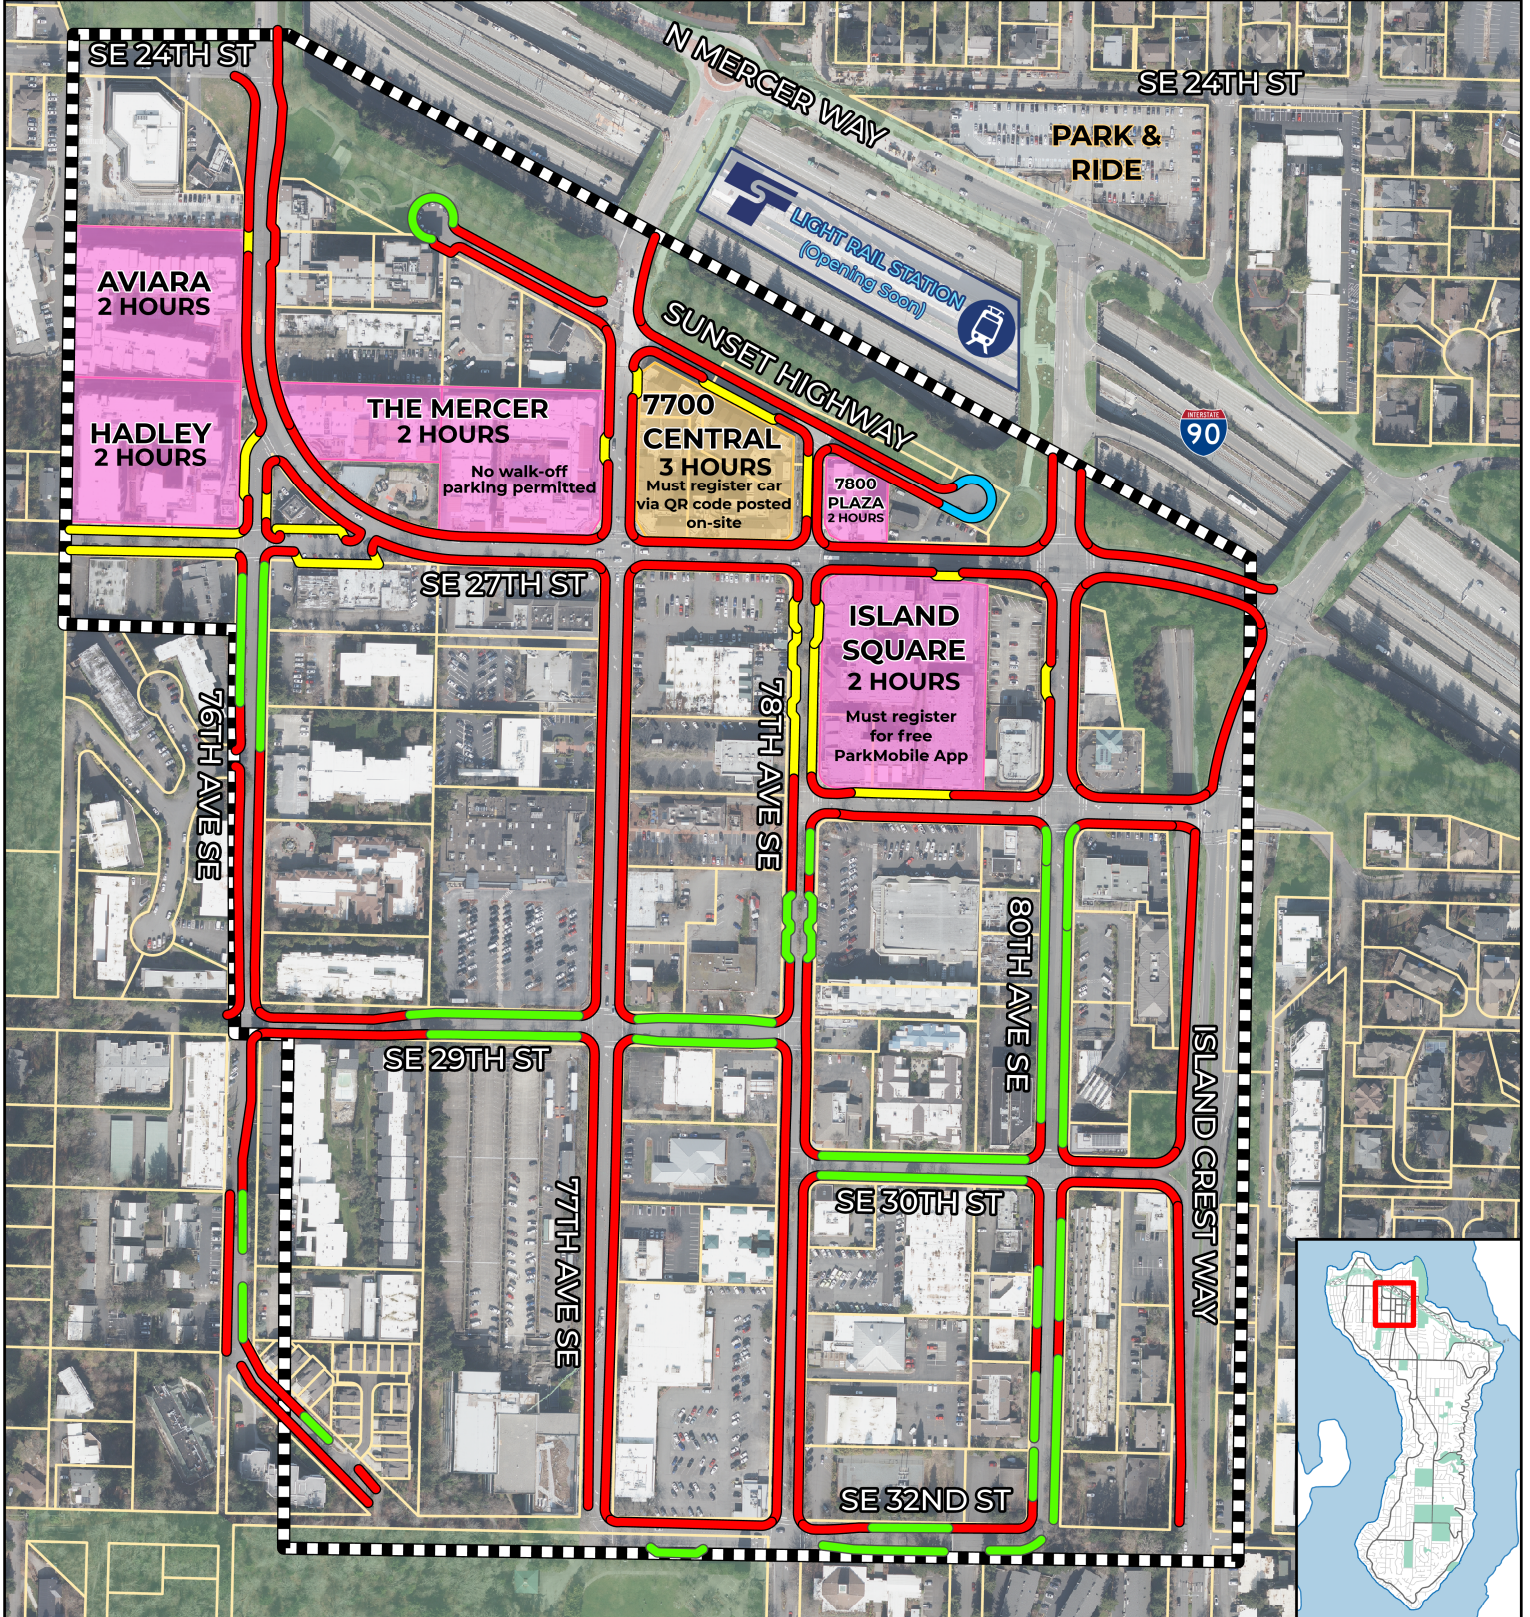

MERCER ISLAND TOWN CENTER FREE STREET & GARAGE PARKING

Effective:
January 1st, 2025

This map is intended as a guide only and does not guarantee parking availability, time limits, or enforcement rules. Please check the signage when parking in Town Center.

STREET PARKING:

- █ UNRESTRICTED
- █ 2-HOUR LIMIT
- █ 4-HOUR LIMIT
- █ NO PARKING

GARAGE PARKING:

- 2-HOUR LIMIT
- 3-HOUR LIMIT

TOWN CENTER
BOUNDARY