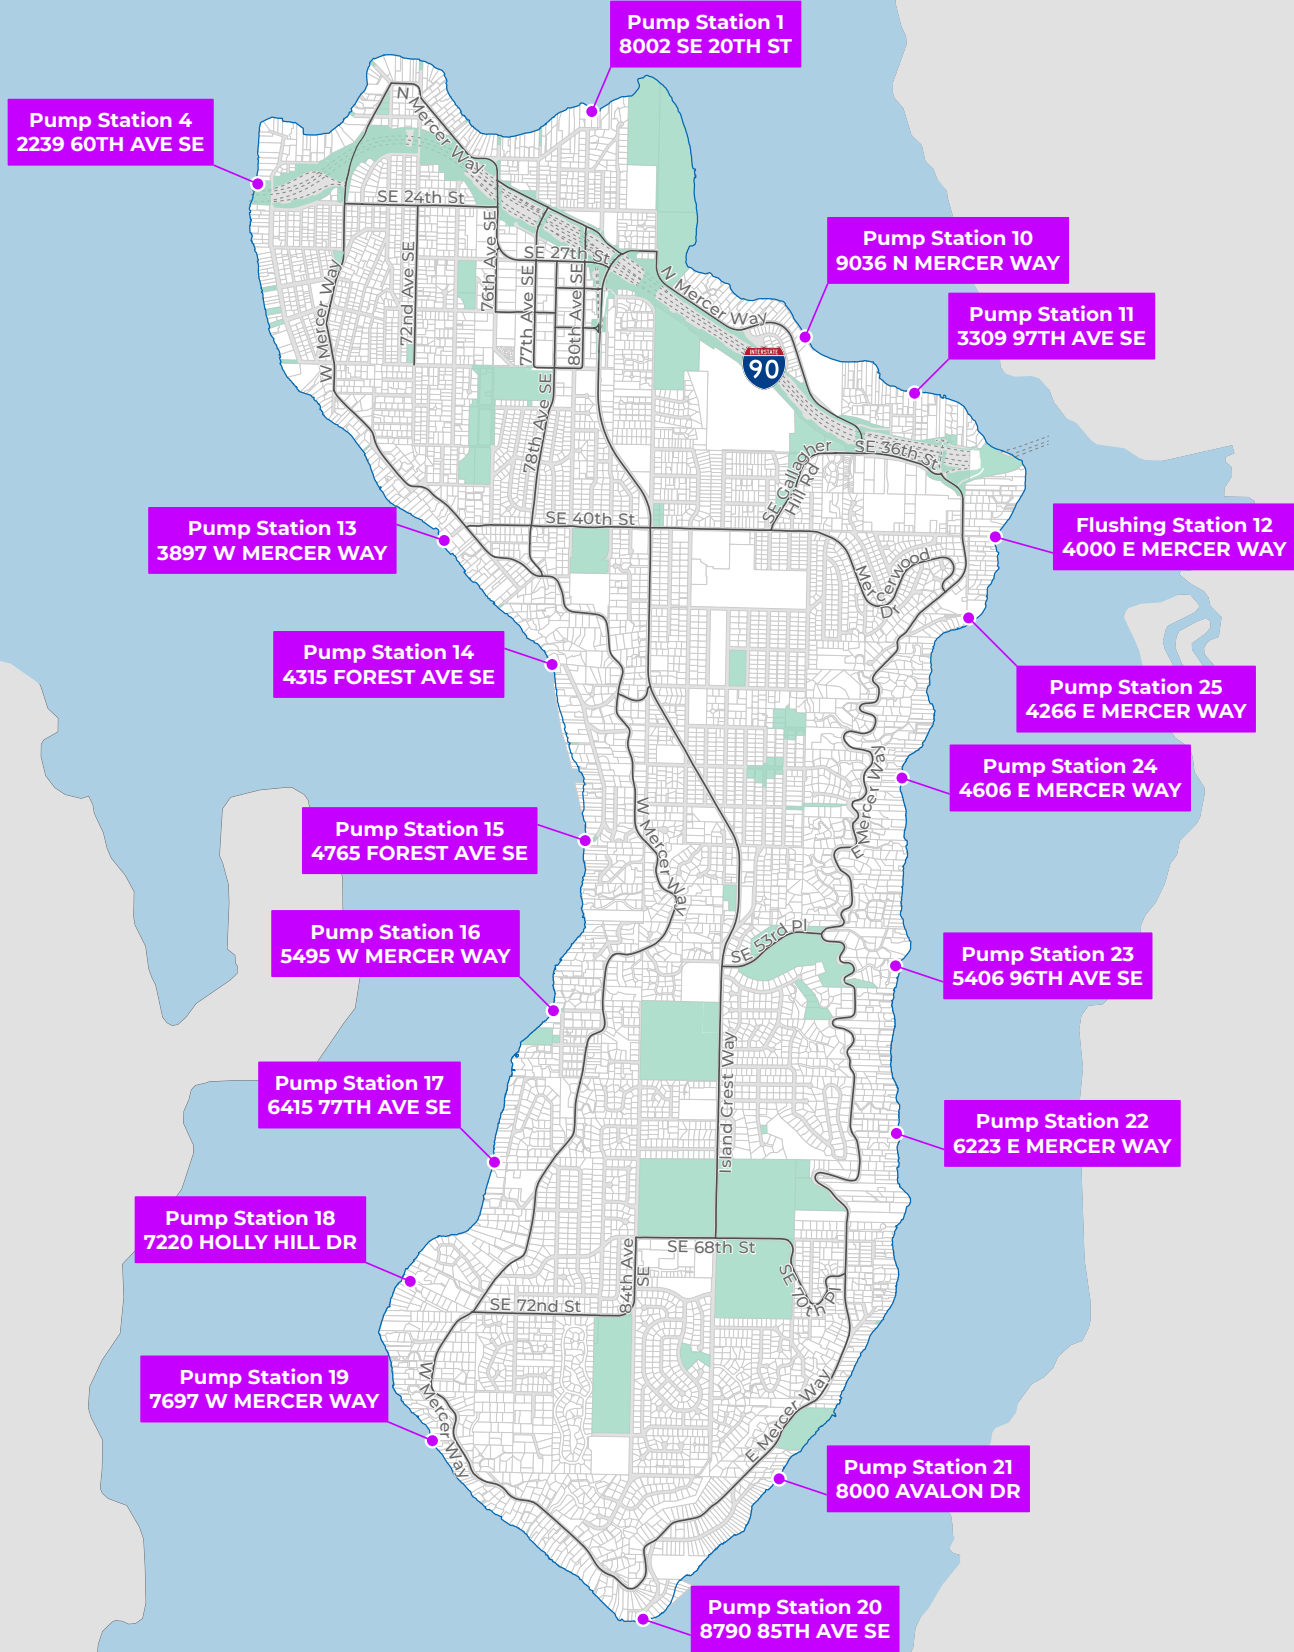

# SU0113 Sewer SCADA System Replacement

- Project Locations
- Roads
- Major Roads
- I-90
- Parcels
- Parks

Disclaimer: No warranties of any sort including accuracy, fitness or merchantability accompany this map.