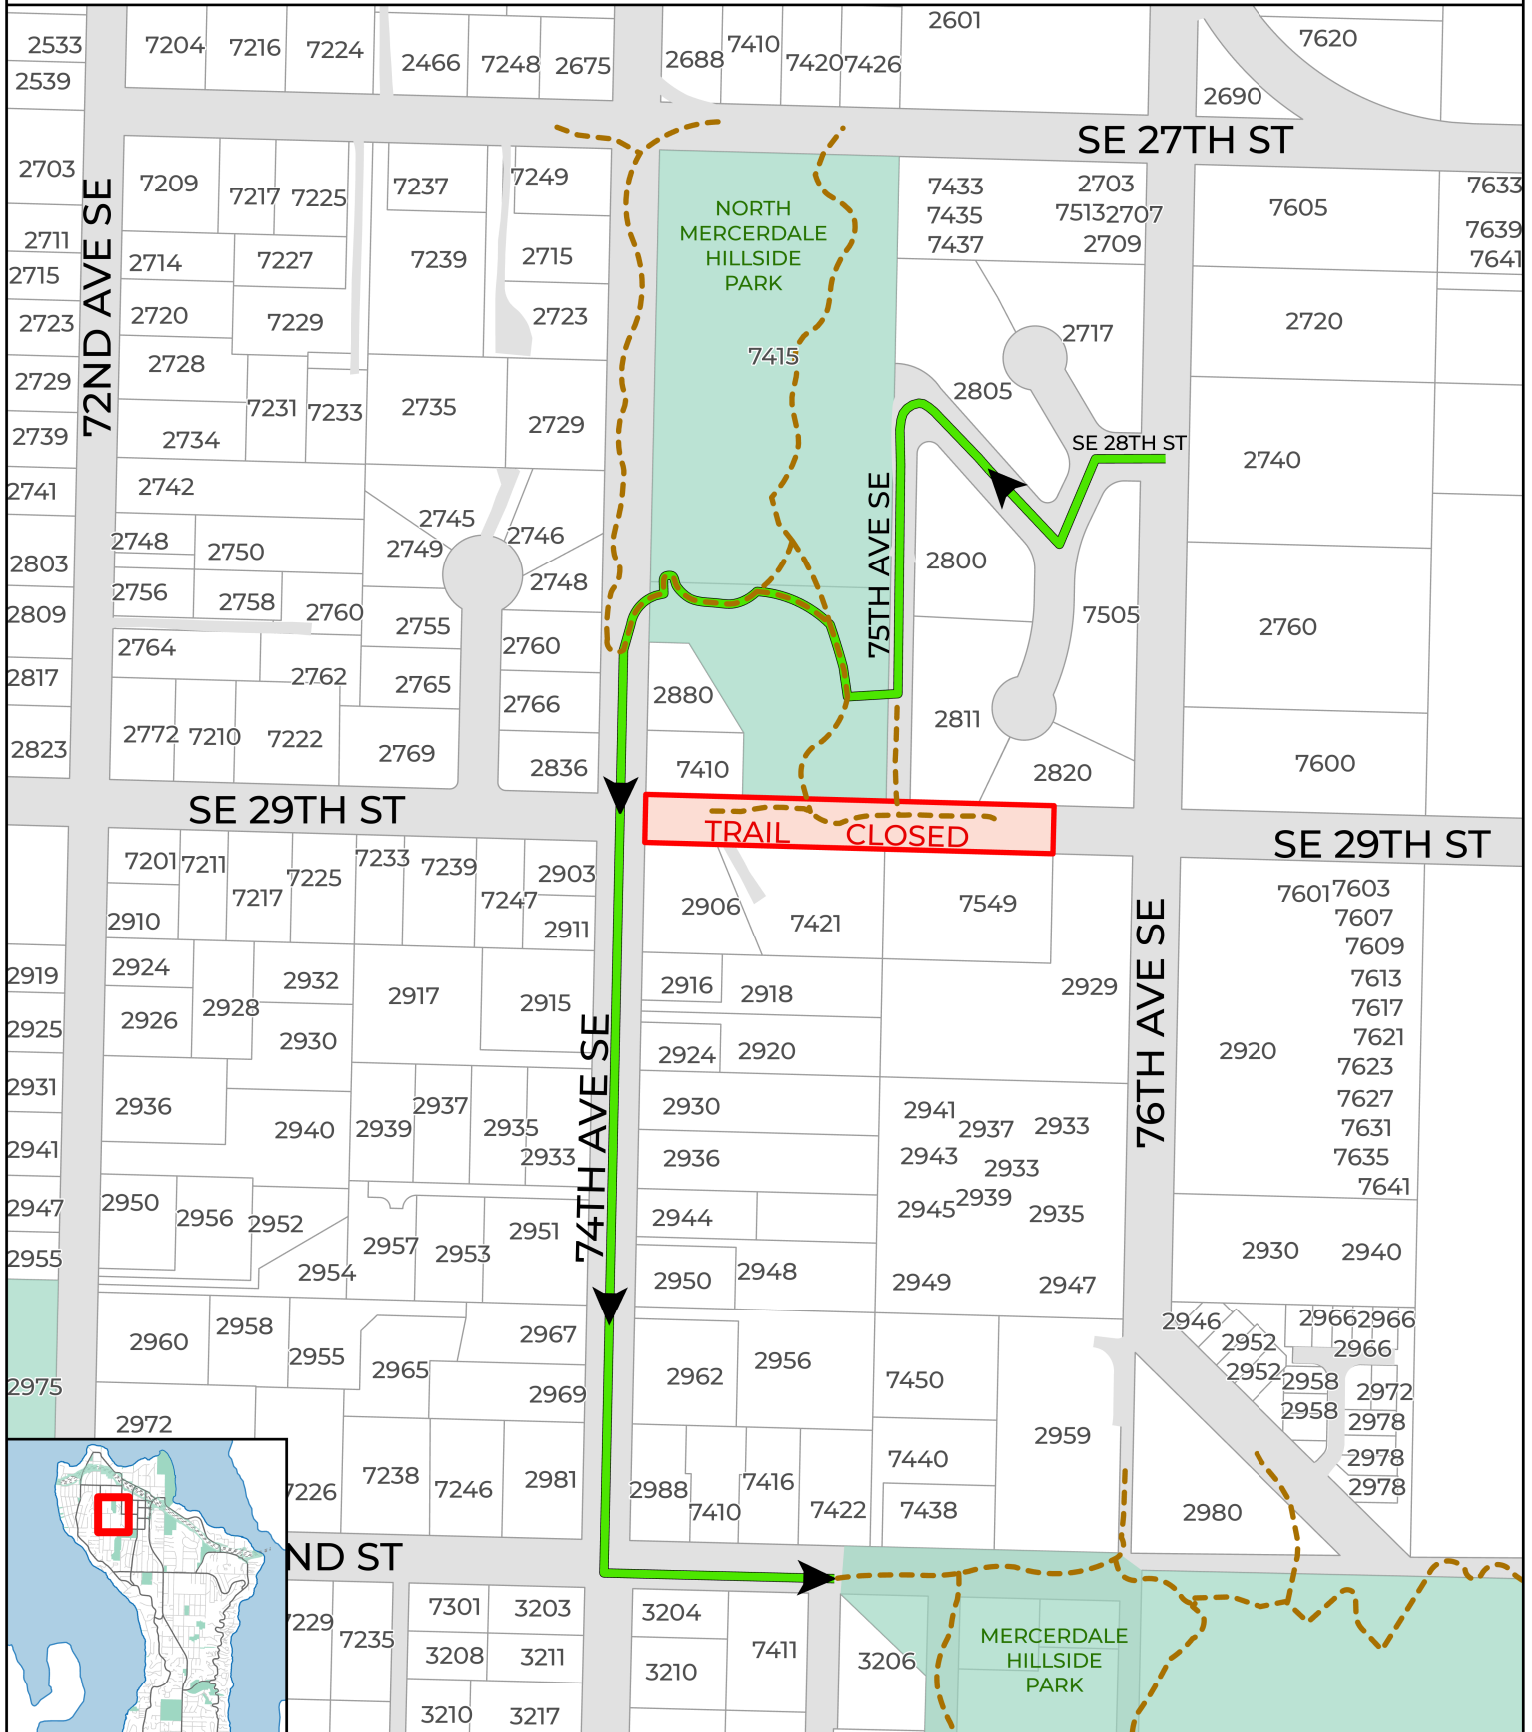

# TRAIL CLOSURE (FIRST HILL) SE 29TH ST BETWEEN 74TH & 76TH AVE SE

- - - Trail
- Detour Route
- Trail Closure
- Parcels
- Parks

Disclaimer: No warranties of any sort including accuracy, fitness or merchantability accompany this map.