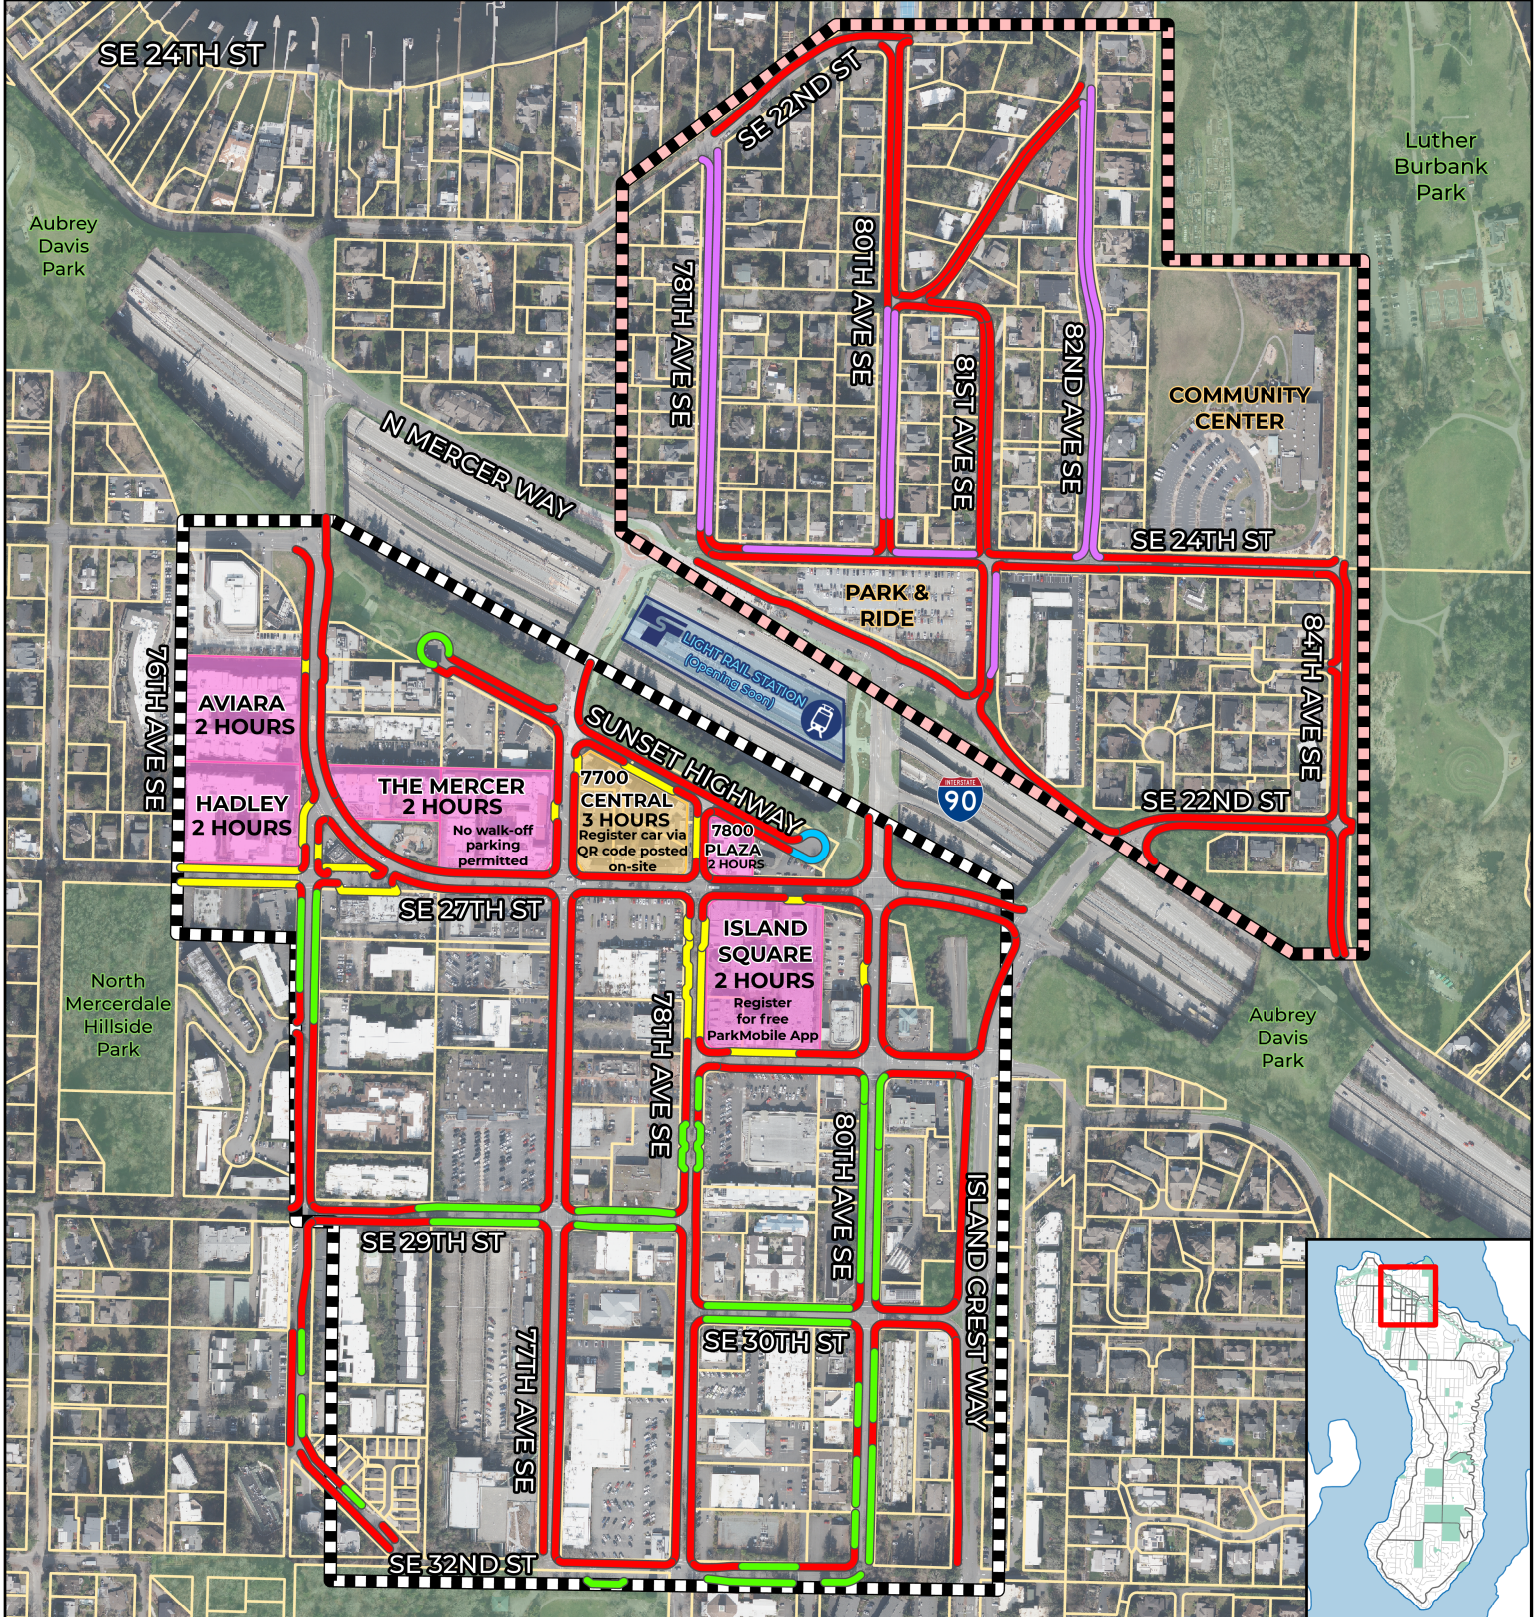

TOWN CENTER & NORTH PARKING DISTRICT STREET & GARAGE PARKING

Effective:
January 1st, 2025

This map is intended as a guide only and does not guarantee parking availability, time limits, or enforcement rules. Please check the signage when parking in Town Center or North Parking District areas.

STREET PARKING:

- █ UNRESTRICTED
- █ 2-HOUR LIMIT
- █ 4-HOUR LIMIT
- █ 2-HOUR LIMIT
- █ 3-HOUR LIMIT
- █ NO PARKING
- █ PERMIT PARKING (M-F, 8AM TO 5PM)

GARAGE PARKING:

- █ 2-HOUR LIMIT
- █ 3-HOUR LIMIT

- TOWN CENTER BOUNDARY
- NORTH DISTRICT BOUNDARY

Disclaimer: No warranties of any sort including accuracy, fitness or merchantability accompany this map. Aerial photo: March 2023

MASTER TC & NORTH FREE PUBLIC PARKING